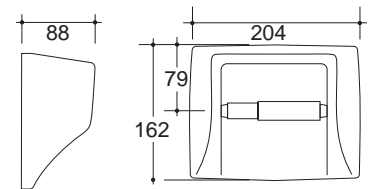

71511085

71511086

ACCESSORIES

DESCRIPTION

Vaal Sanitaryware vitreous china range of quick-fit accessories include:

- Single soap dish - (code 71511084)
170x170x100mm
- Double soap dish - (code 71511085)
320x170x90mm
- Toilet roll holder - (code 71511086)
205x160x90mm
- Foot rest - (code 71511087)
170x170x135mm

71511084

71511087

SPECIFICATIONS

	Mass	Volume
Single soap dish	1.0kg	0.003m ³
Double soap dish	1.6kg	0.005m ³
Toilet roll holder	1.5kg	0.003m ³
Foot rest	1.0kg	0.004m ³

INSTALLATION

1. Using a glue gun, squeeze five spots of glue on the back of the product in each corner and the centre.
2. Spread a generous amount of silicone sealant or equivalent around the four edges.
3. Line the product up straight and hold against the tiled surface for 15 seconds.
4. Wipe off excess sealant and allow to dry.