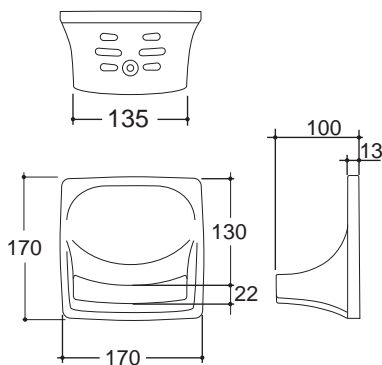

71511085

71511086

ACCESSORIES

DESCRIPTION

Vaal Sanitaryware vitreous china range of quick-fit accessories include:

- Single soap dish - (code 71511084)
170x170x100mm
- Double soap dish - (code 71511085)
320x170x90mm
- Toilet roll holder - (code 71511086)
205x160x90mm
- Foot rest - (code 71511087)
170x170x135mm

71511084

71511087

SPECIFICATIONS

	Mass	Volume
Single soap dish	1.0kg	0.003m ³
Double soap dish	1.6kg	0.005m ³
Toilet roll holder	1.5kg	0.003m ³
Foot rest	1.0kg	0.004m ³

INSTALLATION

1. Using a glue gun, squeeze five spots of glue on the back of the product in each corner and the centre.
2. Spread a generous amount of silicone sealant or equivalent around the four edges.
3. Line the product up straight and hold against the tiled surface for 15 seconds.
4. Wipe off excess sealant and allow to dry.

Toilet Roll Holder

Single Soap Dish

Double Soap Dish

Foot Rest