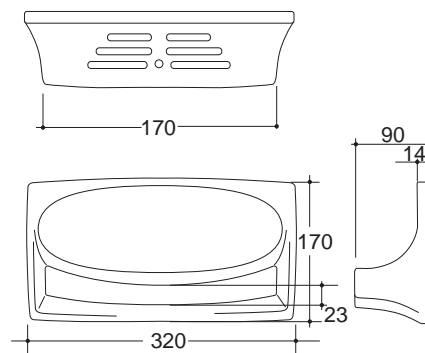

71511085

71511086

ACCESSORIES

DESCRIPTION

Vaal Sanitaryware vitreous china range of quick-fit accessories include:

- Single soap dish - (code 71511084)
170x170x100mm
- Double soap dish - (code 71511085)
320x170x90mm
- Toilet roll holder - (code 71511086)
205x160x90mm
- Foot rest - (code 71511087)
170x170x135mm

71511084

71511087

SPECIFICATIONS

	Mass	Volume
Single soap dish	1.0kg	0.003m ³
Double soap dish	1.6kg	0.005m ³
Toilet roll holder	1.5kg	0.003m ³
Foot rest	1.0kg	0.004m ³

INSTALLATION

1. Using a glue gun, squeeze five spots of glue on the back of the product in each corner and the centre.
2. Spread a generous amount of silicone sealant or equivalent around the four edges.
3. Line the product up straight and hold against the tiled surface for 15 seconds.
4. Wipe off excess sealant and allow to dry.

Toilet Roll Holder

Single Soap Dish

Double Soap Dish

Foot Rest