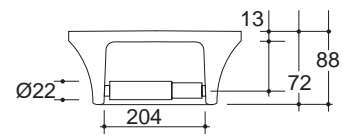

71511085

71511086

ACCESSORIES

DESCRIPTION

Vaal Sanitaryware vitreous china range of quick-fit accessories include:

- Single soap dish - (code 71511084)
170x170x100mm
- Double soap dish - (code 71511085)
320x170x90mm
- Toilet roll holder - (code 71511086)
205x160x90mm
- Foot rest - (code 71511087)
170x170x135mm

71511084

71511087

SPECIFICATIONS

	Mass	Volume
Single soap dish	1.0kg	0.003m ³
Double soap dish	1.6kg	0.005m ³
Toilet roll holder	1.5kg	0.003m ³
Foot rest	1.0kg	0.004m ³

INSTALLATION

1. Using a glue gun, squeeze five spots of glue on the back of the product in each corner and the centre.
2. Spread a generous amount of silicone sealant or equivalent around the four edges.
3. Line the product up straight and hold against the tiled surface for 15 seconds.
4. Wipe off excess sealant and allow to dry.