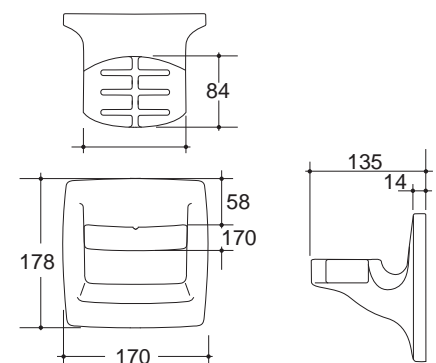

71511085

71511086

ACCESSORIES

DESCRIPTION

Vaal Sanitaryware vitreous china range of quick-fit accessories include:

- Single soap dish - (code 71511084)
170x170x100mm
- Double soap dish - (code 71511085)
320x170x90mm
- Toilet roll holder - (code 71511086)
205x160x90mm
- Foot rest - (code 71511087)
170x170x135mm

71511084

71511087

SPECIFICATIONS

	Mass	Volume
Single soap dish	1.0kg	0.003m ³
Double soap dish	1.6kg	0.005m ³
Toilet roll holder	1.5kg	0.003m ³
Foot rest	1.0kg	0.004m ³

INSTALLATION

1. Using a glue gun, squeeze five spots of glue on the back of the product in each corner and the centre.
2. Spread a generous amount of silicone sealant or equivalent around the four edges.
3. Line the product up straight and hold against the tiled surface for 15 seconds.
4. Wipe off excess sealant and allow to dry.

Toilet Roll Holder

Single Soap Dish

Double Soap Dish

Foot Rest